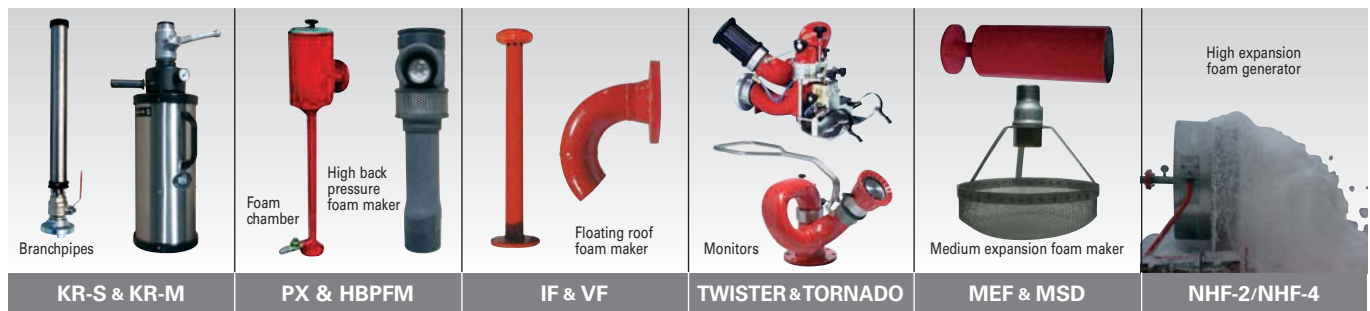

10 Foam Products & Powders

Foam Agents & Proportioners

- Wide range foam concentrates; synthetic (AFFF), proteine, alcohol resistant
- High expansion and Silv-ex foam concentrate
- Bladder tanks; horizontal, vertical

- Balanced pressure foam proportioners
- Inductors
- In-line balance proportioners

Discharge Devices

- Monitors and nozzles
- Foam chambers and pourers
- Medium expansion foam makers

- High expansion foam generators
- Several fixed and portable discharge devices

Powders, Extinguishers and Foam Skids

- Powders A,B,C fires or metal fires
- Extinguishers; water, CO2, dry chemical
- Complete assembled foam skids

- Titanium products for corrosion resistance and low weight
- Technical Support in engineering